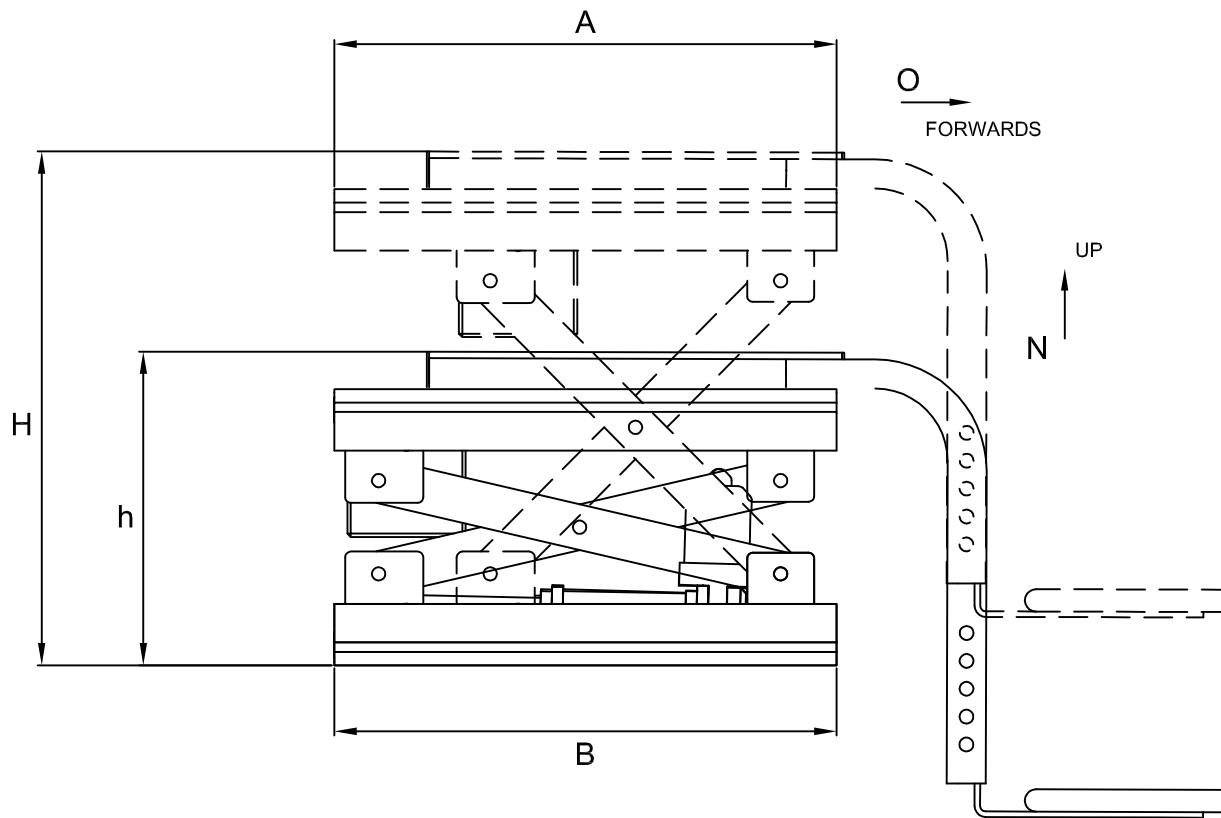

A (mm)	460 x 250
B (mm)	460 x 250
h (mm)	280
H (mm)	460
N (mm)	180
O (mm)	90
Weight (Kg)	30

Product

S 494 WITH FOOTREST

Electric Helm Seat Pedestal